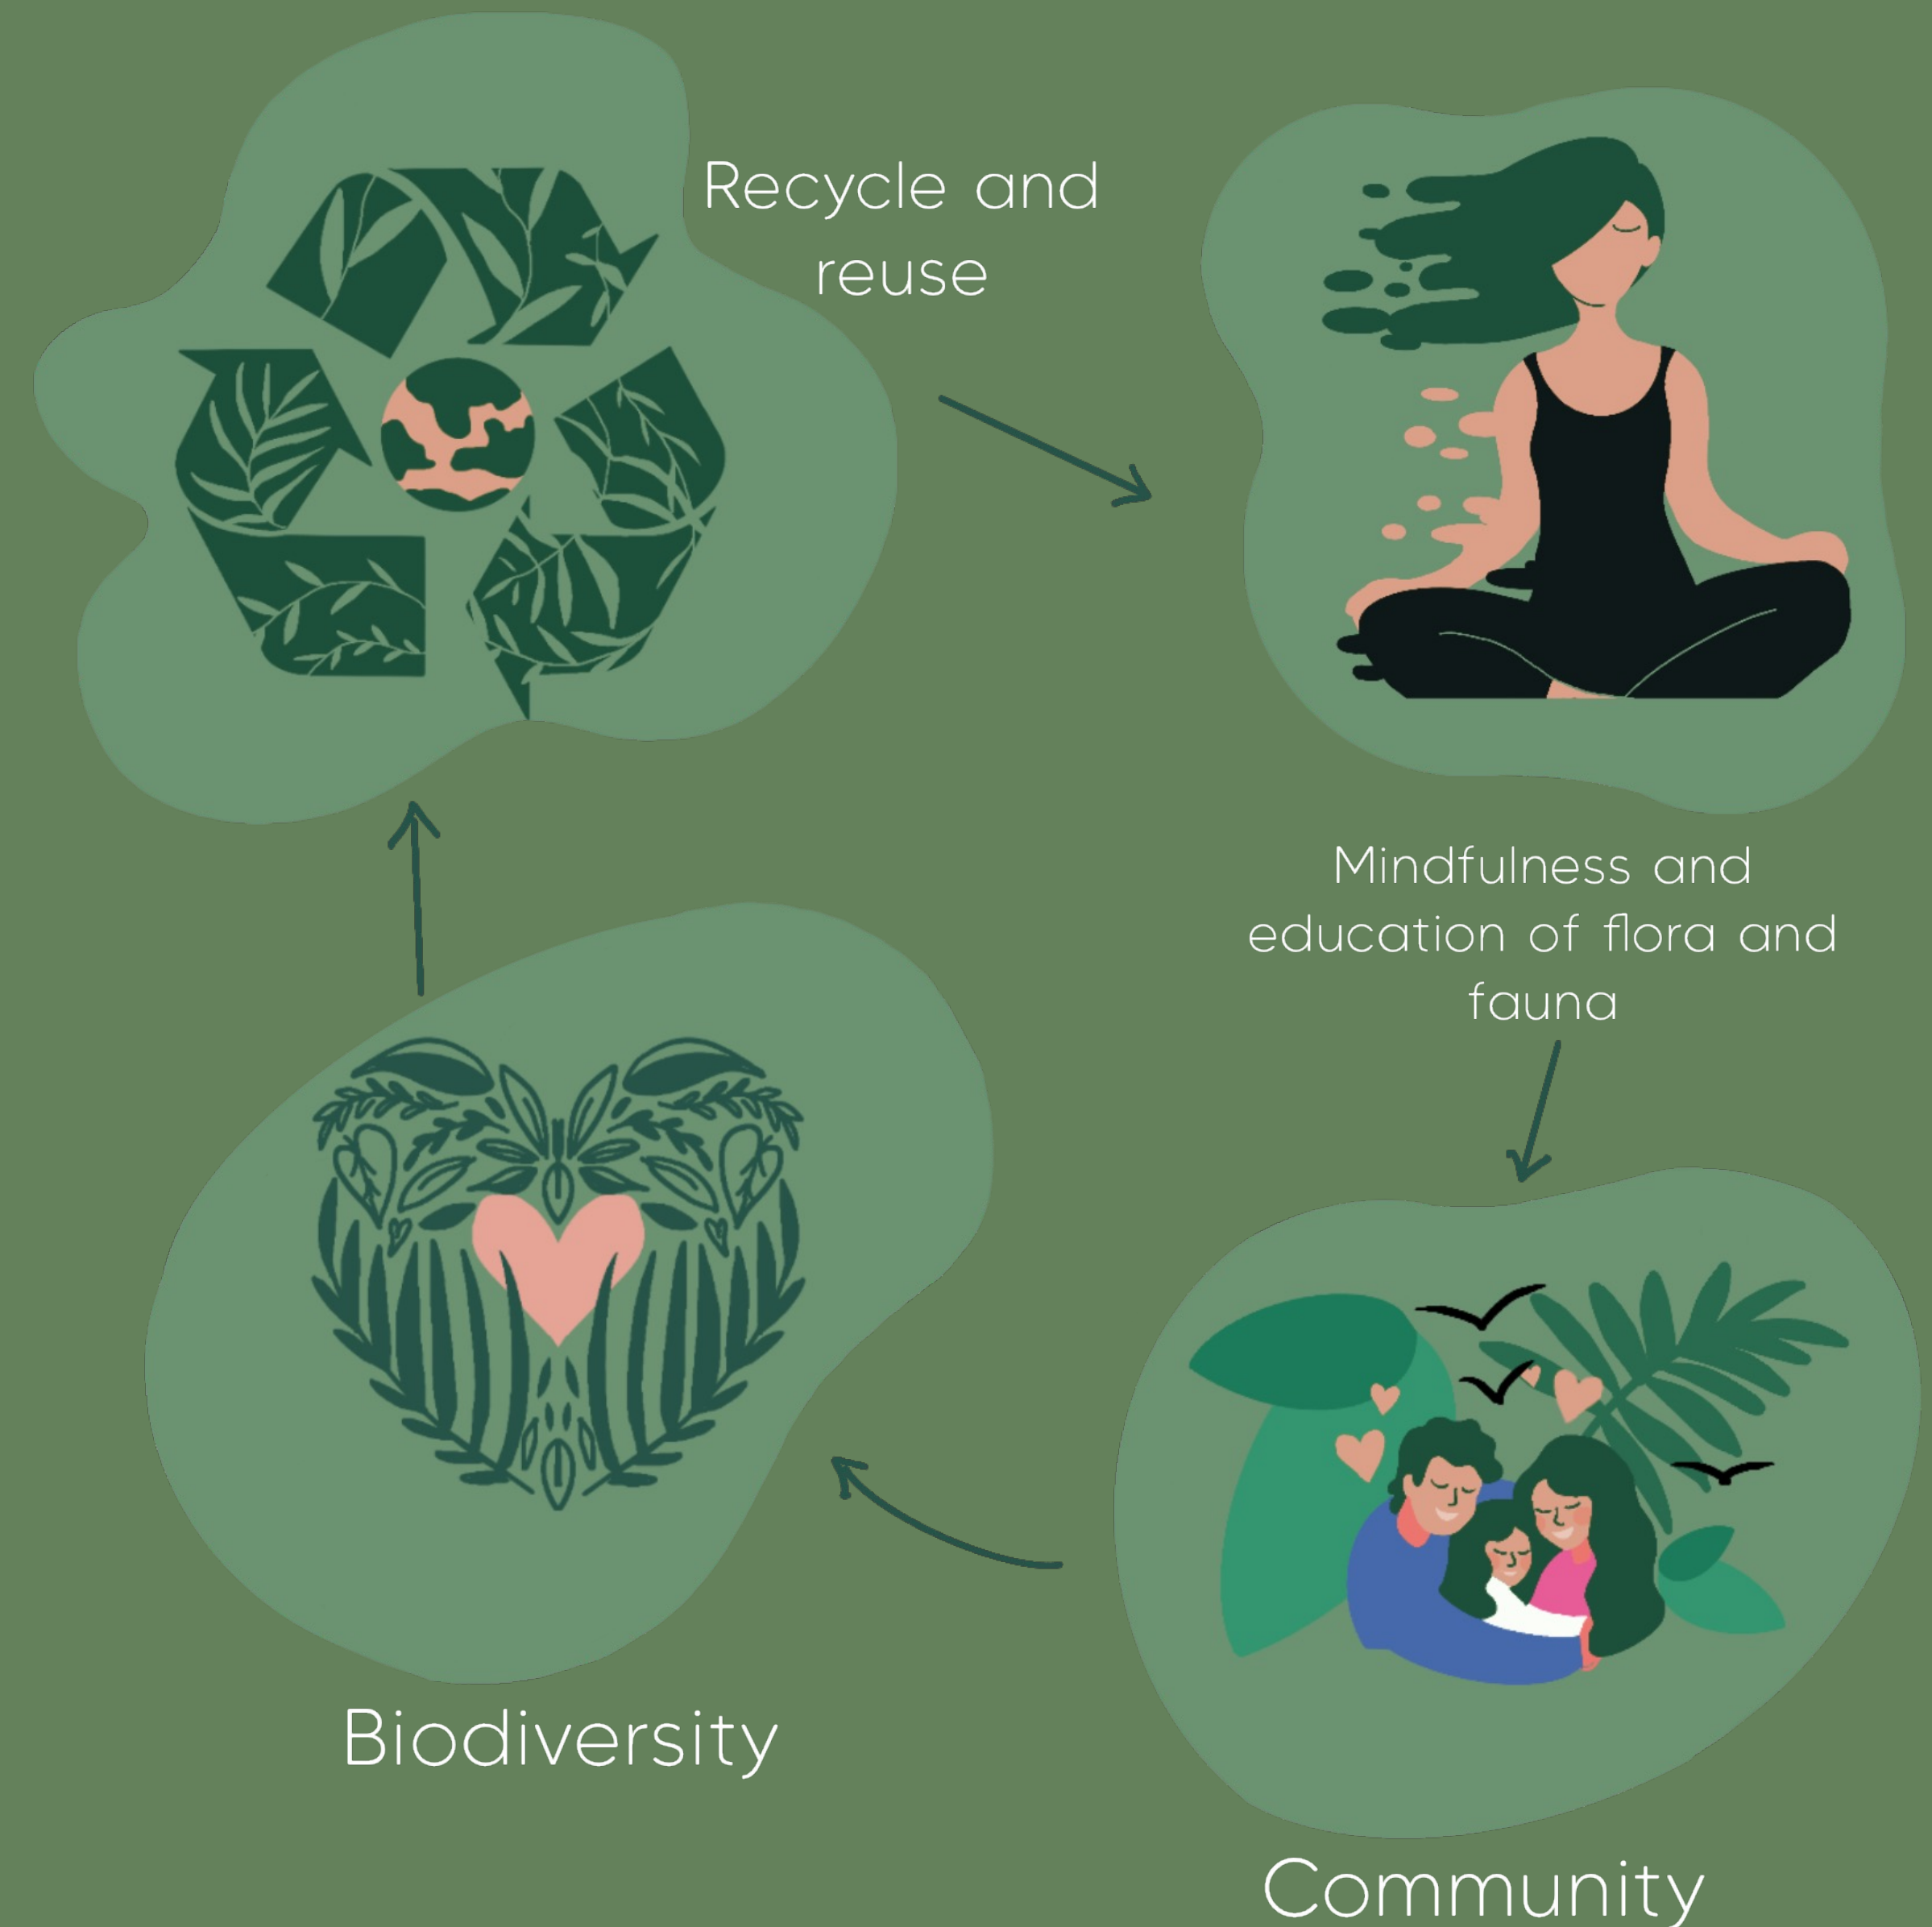

### DESIGN JUSTIFICATION

**SATOYAMA**

“Satoyama is a Japanese practice  
and way of life that promotes  
harmony between people and  
nature”

# OUR BELIEFS

equality - sustainability - connection

# HOW WE WORK

Our dome encourages biodiversity in urban areas, offering hands-on educational sessions whilst immersed in the nature you are being taught to sustain and protect. Blending mindful experiences like yoga within this space inspires a harmonious connection between people and the planet.

# INTRODUCING...

**RECONNECT|**

<https://vimeo.com/1032401459>

Strength + Softness: Represents durability and harmony with nature.

Easy to read from any distance

**SATOYAMA**

Modern yet organic, aligning with Satoyama's mission