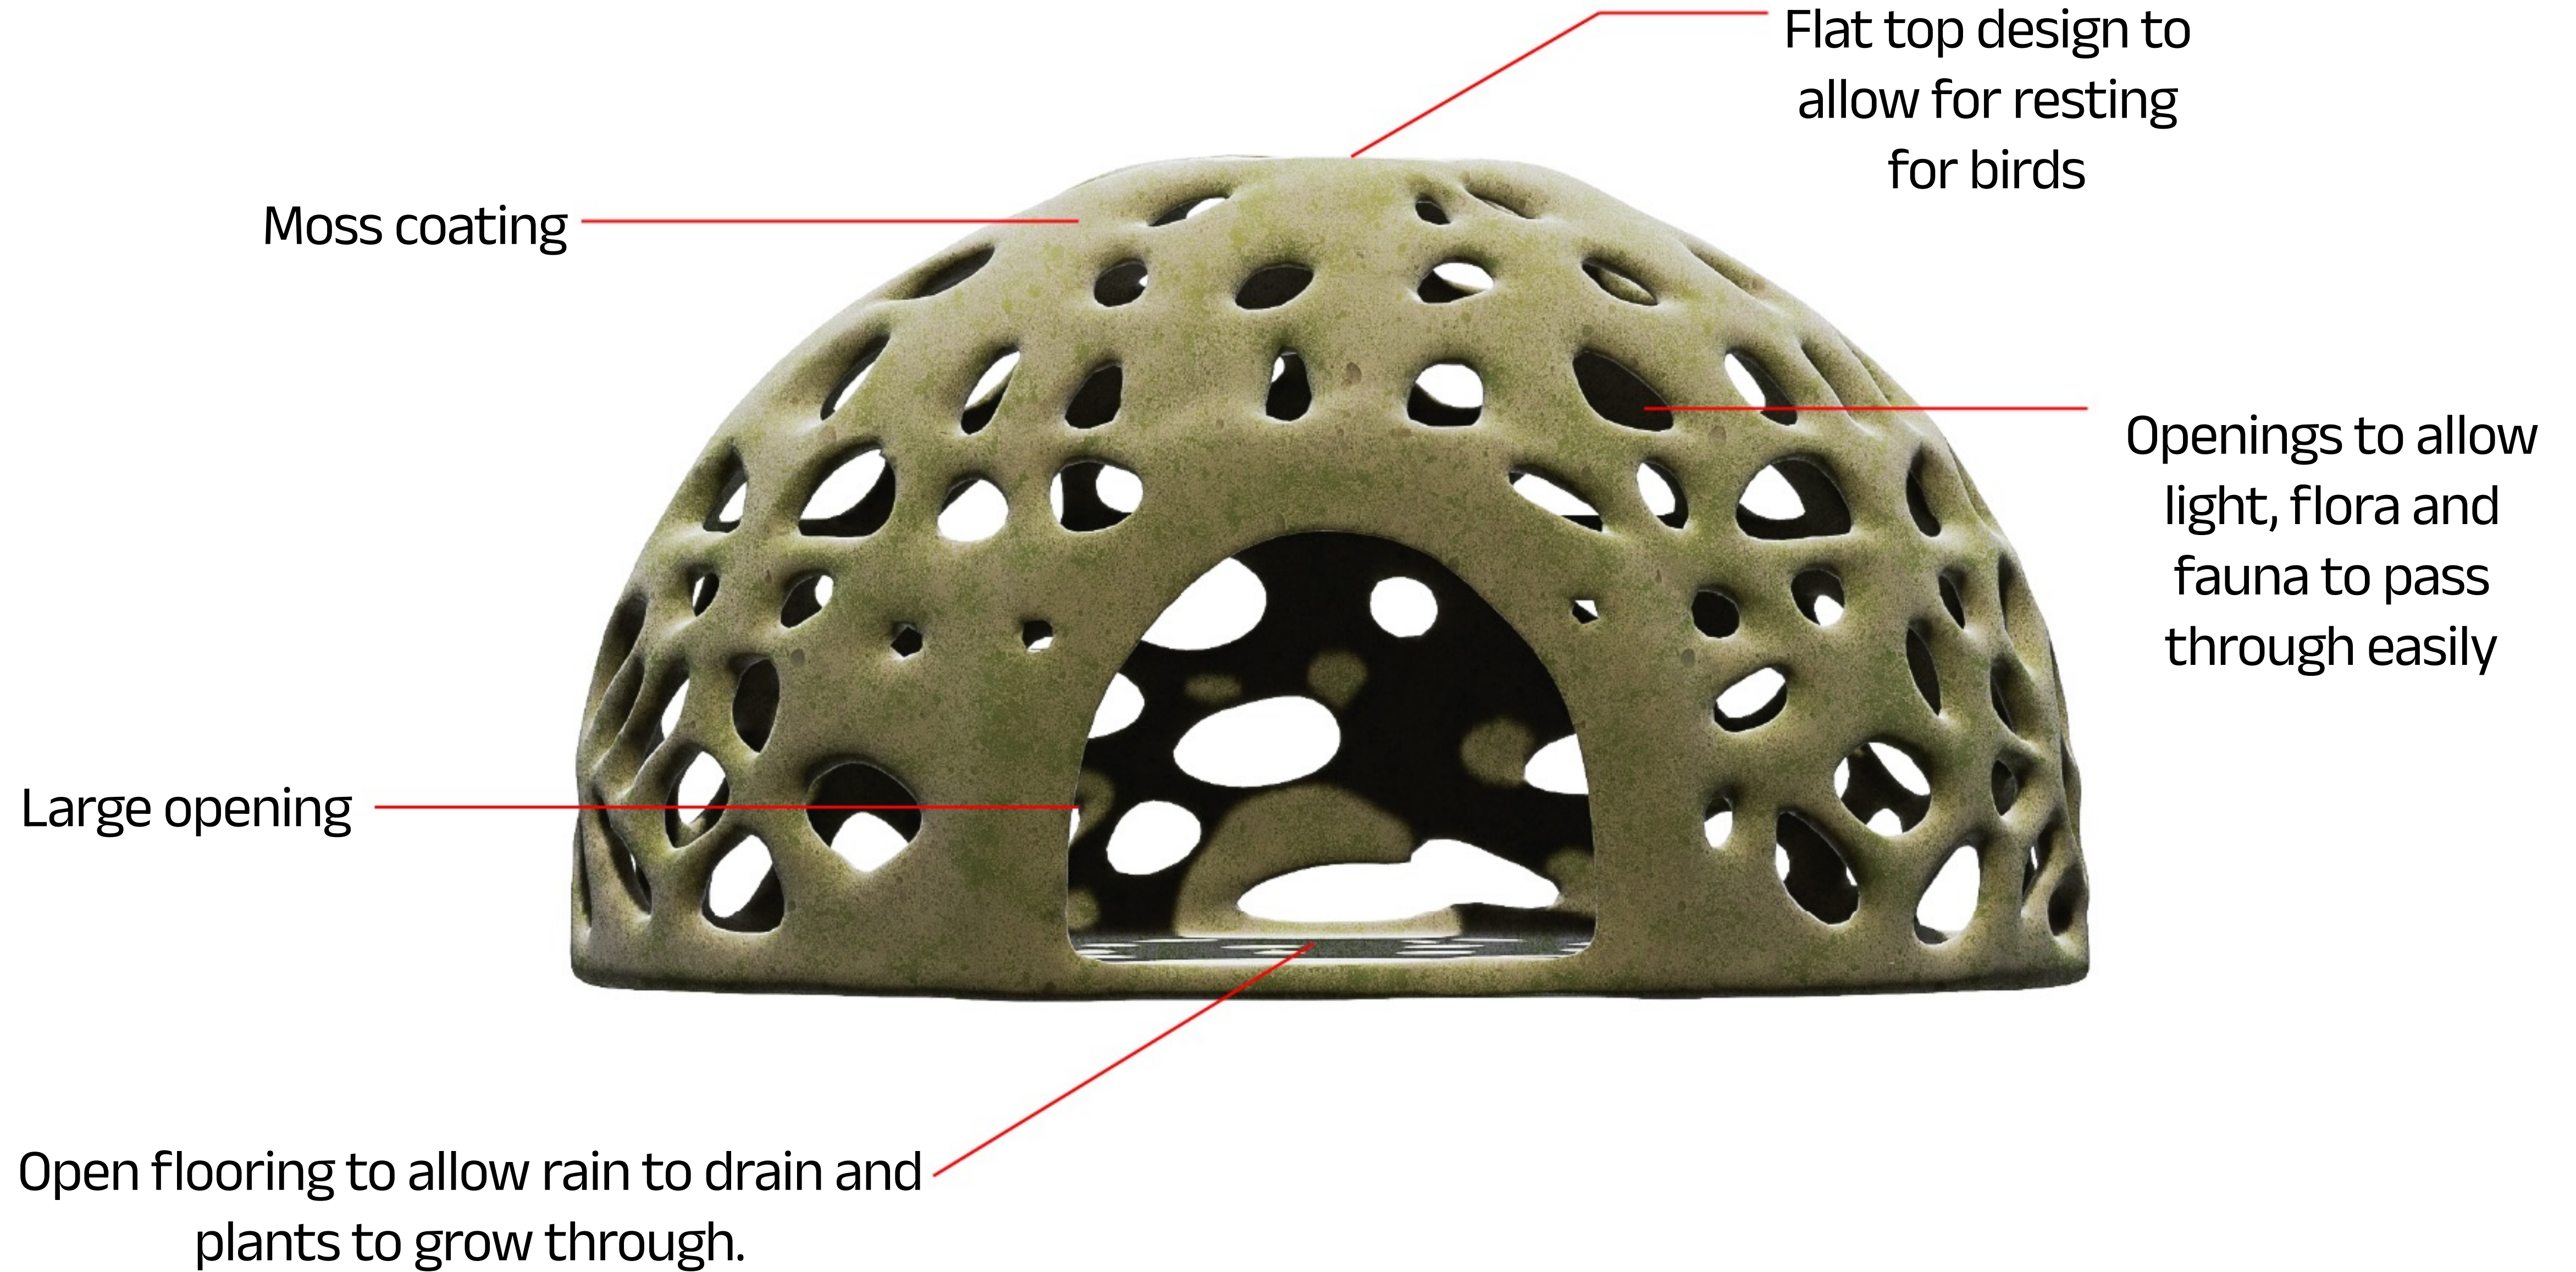

**DESIGN CONCEPT**

ALTERNATIVE MATERIALS RESEARCH

Moss coating

Flat top design to allow for resting for birds

Openings to allow light, flora and fauna to pass through easily

Large opening

Open flooring to allow rain to drain and plants to grow through.